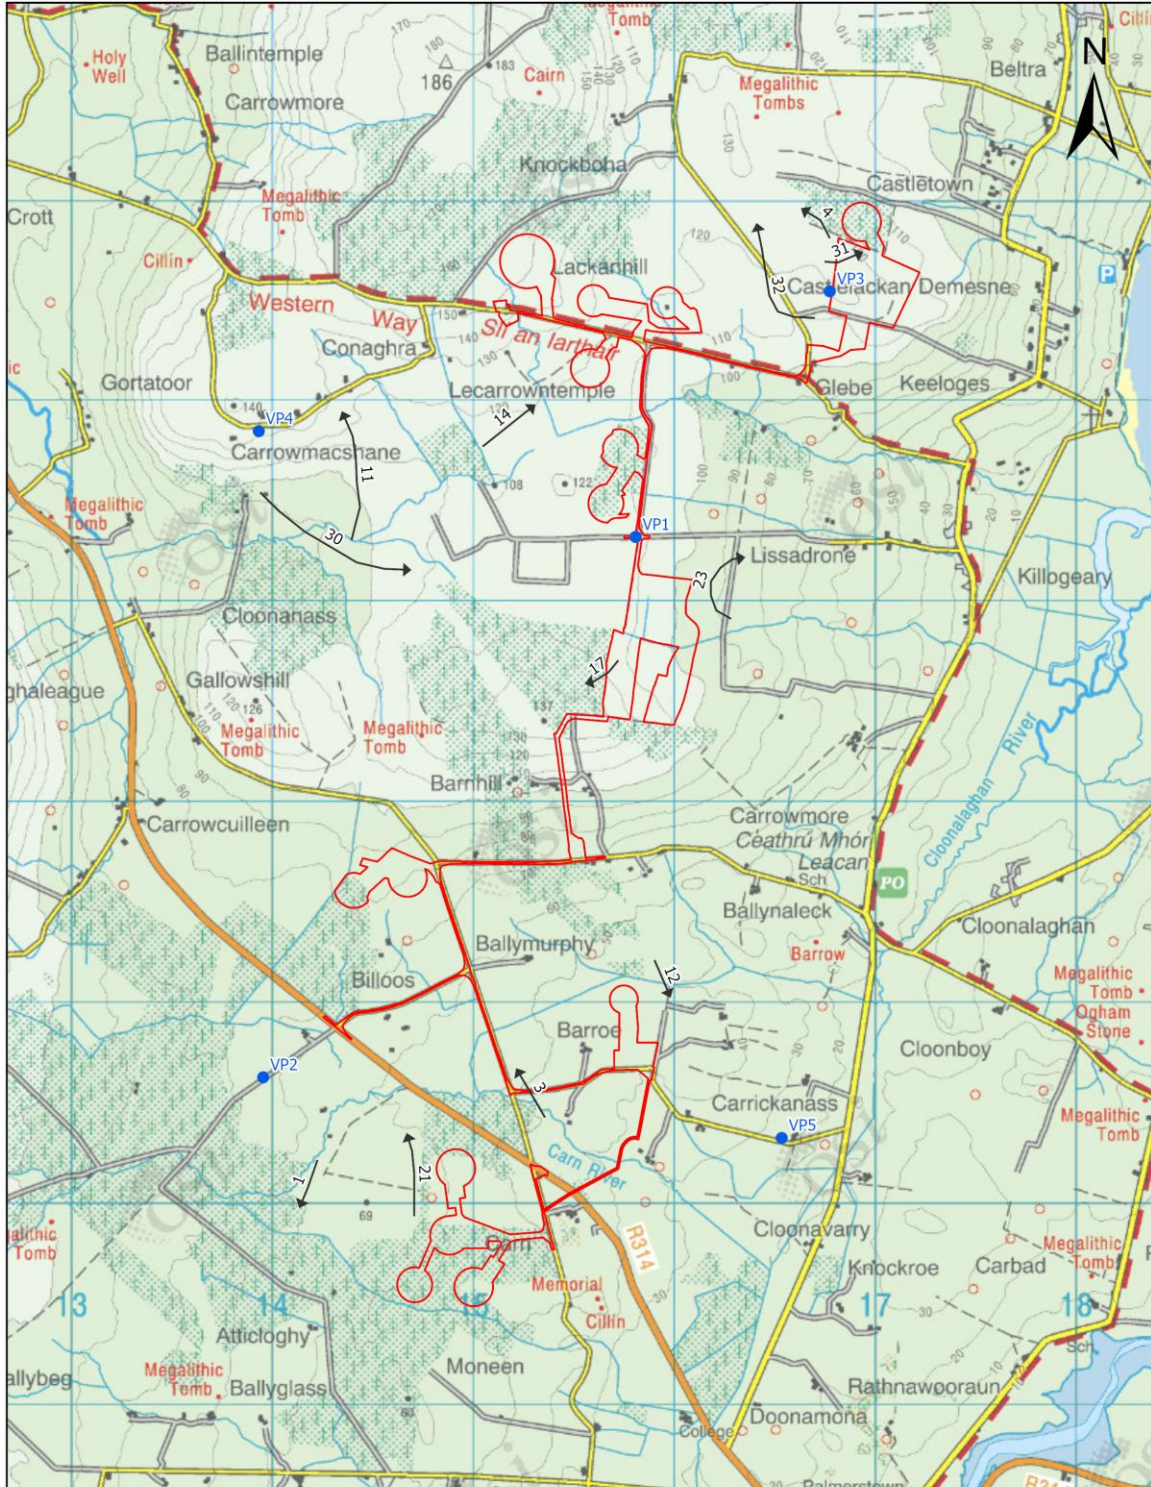

**APPENDIX 7.3a**

**Vantage Point Flightlines - Summer 2021**

**(details of flightline numbers are given in Appendix 7.2)**

- Vantage point
- Hen Harrier flightline
- ▭ Wind Farm Site Redline

**Project:** Tirawley Wind Farm - Bird Surveys  
**Title:** Hen Harrier observations Summer 2021  
**Drawn By:** Wetland Surveys Ireland Ltd. for Biosphere Environmental Services  
**Date:** 14th of April 2026

**Project:** Tirawley Wind Farm - Bird Surveys  
**Title:** Sparrowhawk observations Summer 2021  
**Drawn By:** Wetland Surveys Ireland Ltd. for  
 Biosphere Environmental Services  
**Date:** 14th of April 2026

- Vantage point
- Sparrowhawk flightline
- Wind Farm Site Redline

- Vantage point
- Kestrel flightline
- ▭ Wind Farm Site Redline

**Project:** Tirawley Wind Farm - Bird Surveys  
**Title:** Kestrel observations Summer 2021  
**Drawn By:** Wetland Surveys Ireland Ltd. for Biosphere Environmental Services  
**Date:** 14th of April 2026

**Project:** Tirawley Wind Farm - Bird Surveys  
**Title:** Lesser Black-backed Gull observations Summer 2021  
**Drawn By:** Wetland Surveys Ireland Ltd. for Biosphere Environmental Services  
**Date:** 14th of April 2026